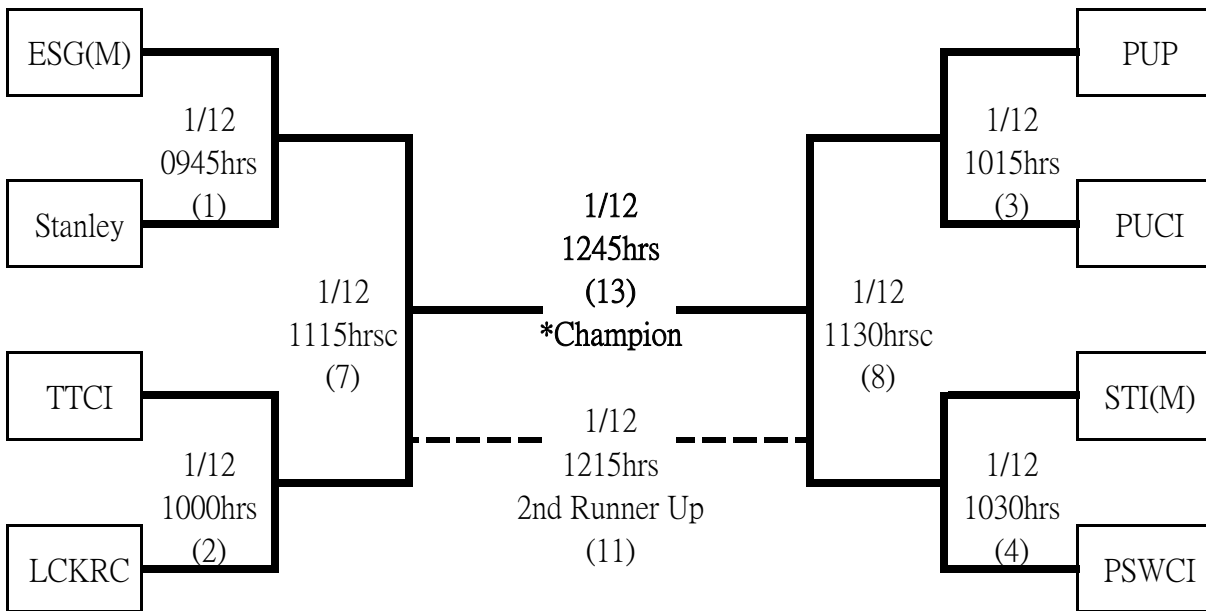

2021/22 Inter-institutional Tug-of-war Competition  
Men's Institution

Teams should arrive at 0930 hrs for weight counting.

2021/22 Inter-institutional Tug-of-war Competition  
Women's Institution

Teams should arrive at 0930 hrs for weight counting.