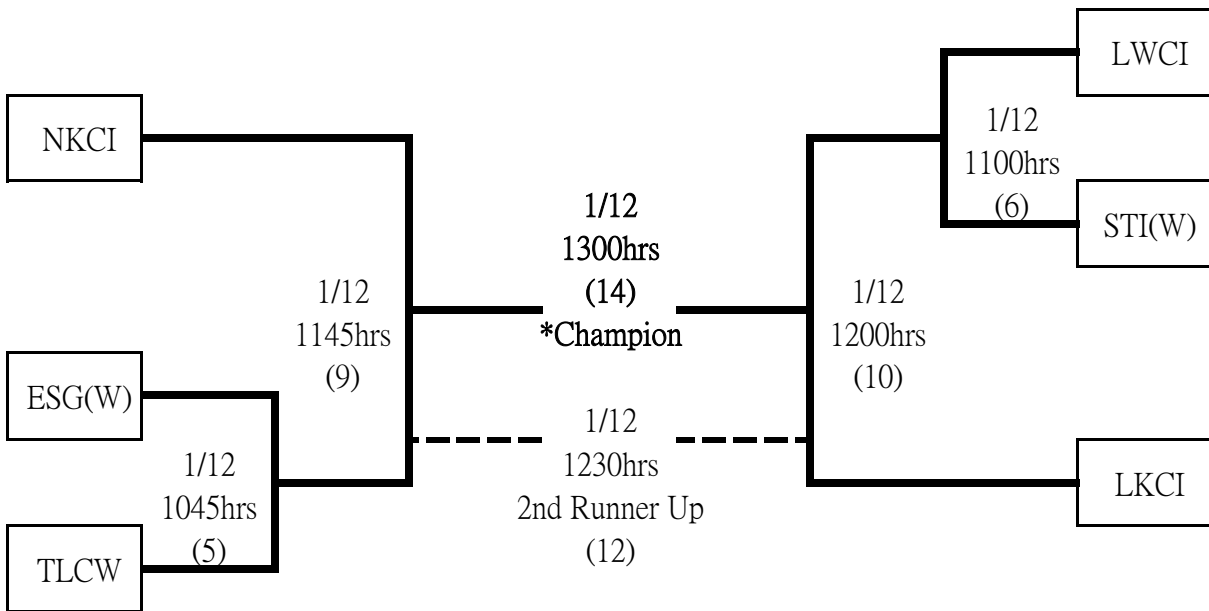

2021/22 Inter-institutional Tug-of-war Competition  
Men's Institution

Teams should arrive at 0930 hrs for weight counting.

2021/22 Inter-institutional Tug-of-war Competition  
Women's Institution

Teams should arrive at 0930 hrs for weight counting.