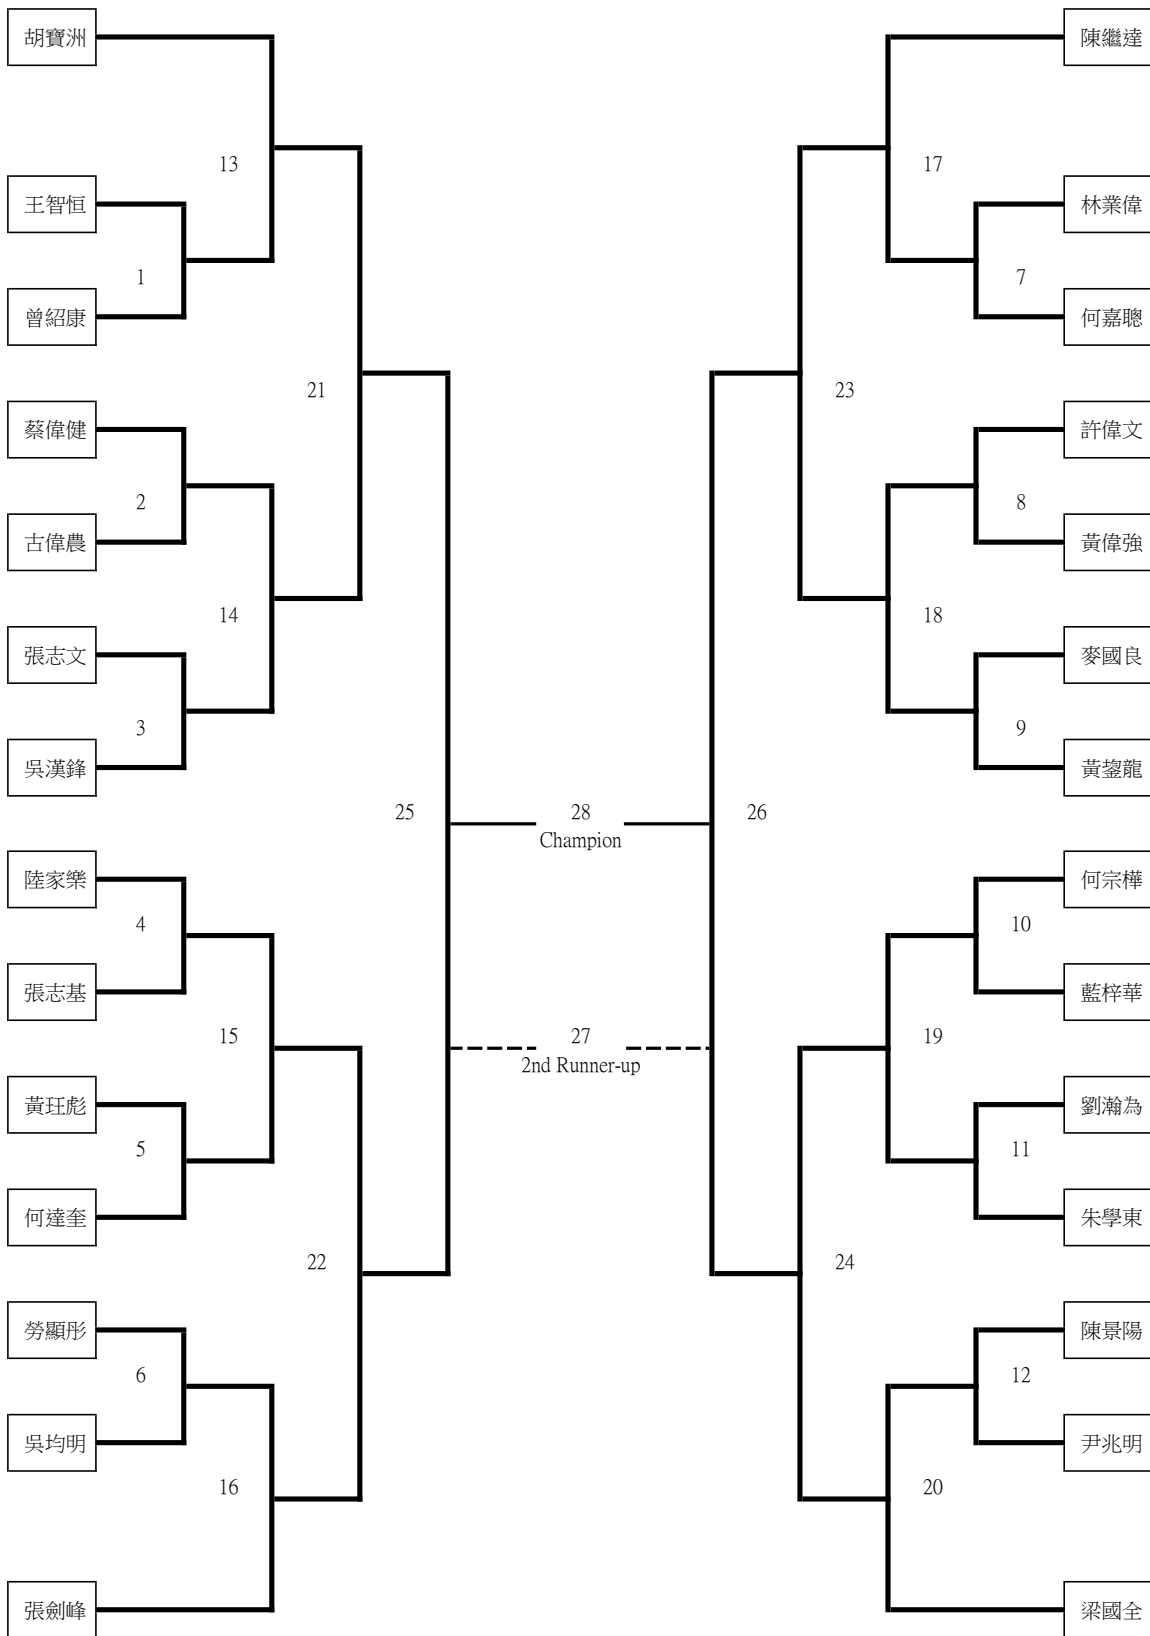

2021/22 Inter-institutional Tennis Competition

Men's Single

2021/22 Inter-institutional Tennis Competition

Women's Single

2021/22 Inter-institutional Tennis Competition

Men's Institution

2021/22 Inter-institutional Tennis Competition

Women's Institution

Inter-institutional Tennis Competition 2021/22
Competition Schedule

10.11.2021	Court 1	Court 2	Court 3	Court 4
0900 - 1000	1	2	3	
1000 - 1100	4	5	6	
1100 - 1200	7	8	9	
1200 - 1300	10	11	12	
1300 - 1400				
1400 - 1500	13	14	15	16
1500 - 1600	17	18	19	20