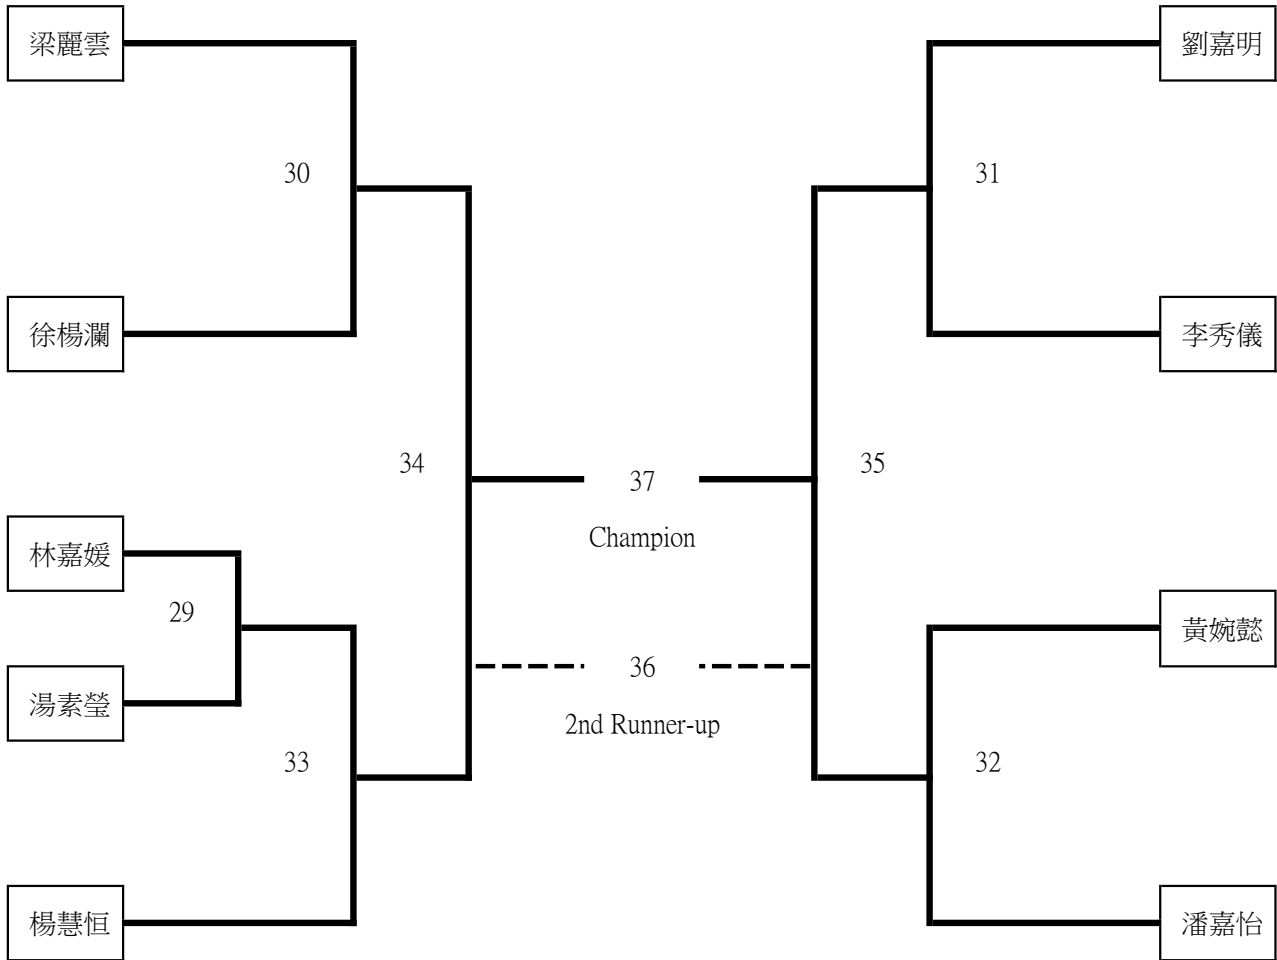

2021/22 Inter-institutional Tennis Competition

Men's Single

2021/22 Inter-institutional Tennis Competition

Women's Single

2021/22 Inter-institutional Tennis Competition

Men's Institution

2021/22 Inter-institutional Tennis Competition