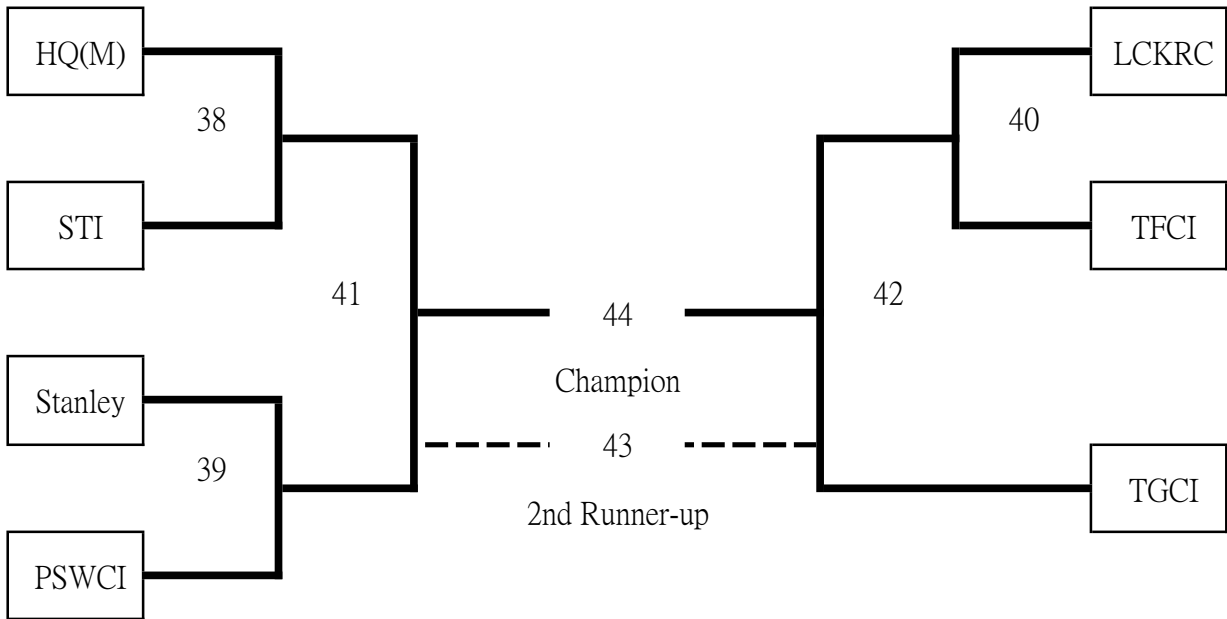

2021/22 Inter-institutional Tennis Competition

Men's Single

2021/22 Inter-institutional Tennis Competition

Women's Single

2021/22 Inter-institutional Tennis Competition

Men's Institution

2021/22 Inter-institutional Tennis Competition

Women's Institution

Inter-institutional Tennis Competition 2021/22
Competition Schedule

10.11.2021	Court 1	Court 2	Court 3	Court 4
0900 - 1000	1	2	3	
1000 - 1100	4	5	6	
1100 - 1200	7	8	9	
1200 - 1300	10	11	12	
1300 - 1400				
1400 - 1500	13	14	15	16
1500 - 1600	17	18	19	20

10.11.2021	
男單	20
女單	
男子院所	
女子院所	
小計	20

17.11.2021	Court 1	Court 2	Court 3	Court 4
0900 - 1000	29	30	31	
1000 - 1100	21	22	23	24
1100 - 1200	32	33		
1200 - 1300				
1300 - 1400	34	35		
1400 - 1500	38	39	40	
1500 - 1600				