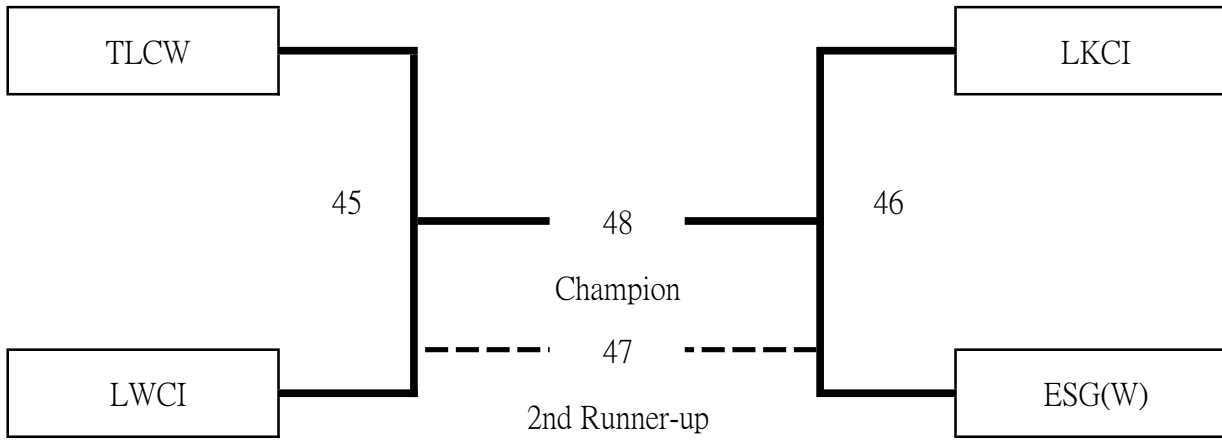

2021/22 Inter-institutional Tennis Competition

Men's Single

2021/22 Inter-institutional Tennis Competition

Women's Single

2021/22 Inter-institutional Tennis Competition

Men's Institution

2021/22 Inter-institutional Tennis Competition

Women's Institution

Inter-institutional Tennis Competition 2021/22
Competition Schedule

10.11.2021	Court 1	Court 2	Court 3	Court 4
0900 - 1000	1	2	3	
1000 - 1100	4	5	6	
1100 - 1200	7	8	9	
1200 - 1300	10	11	12	
1300 - 1400				
1400 - 1500	13	14	15	16
1500 - 1600	17	18	19	20